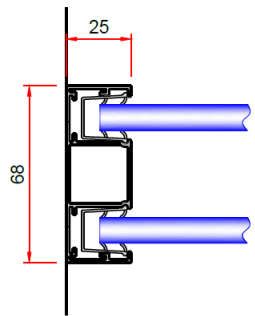

DG 25mm Head & Base

DG 35mm Head & Base

DG Deflection Head & Base

DG Doorset SG Leaf

SG Doorset Timber Leaf

DG Abutment

DG Abutment (option)

SG Clip-in / DG Headtrack

SG Clip-in / DG Headtrack 35mm

Profiles

Double Glazed Evolutions System Overview