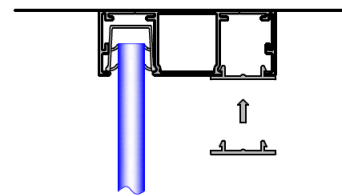

DG 25mm Head & Base

DG 35mm Head & Base

DG Deflection Head & Base

DG Doorset SG Leaf

SG Doorset Timber Leaf

DG Abutment

DG Abutment (option)

SG Clip-in / DG Headtrack

SG Clip-in / DG Headtrack 35mm

Profiles

Double Glazed Evolutions System Overview