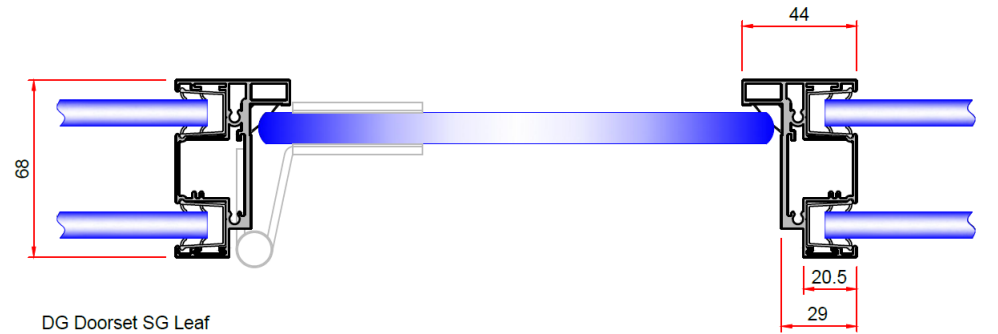

DG 25mm Head & Base

DG 35mm Head & Base

DG Deflection Head & Base

DG Doorset SG Leaf

SG Doorset Timber Leaf

DG Abutment

DG Abutment (option)

SG Clip-in / DG Headtrack

SG Clip-in / DG Headtrack 35mm

Profiles

Double Glazed Evolutions System Overview