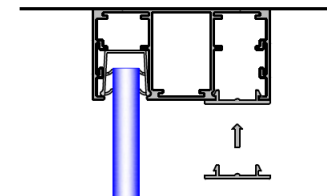

DG 25mm Head & Base

DG 35mm Head & Base

DG Deflection Head & Base

DG Doorset SG Leaf

SG Doorset Timber Leaf

DG Abutment

DG Abutment (option)

SG Clip-in / DG Headtrack

SG Clip-in / DG Headtrack 35mm

Profiles

Double Glazed Evolutions System Overview