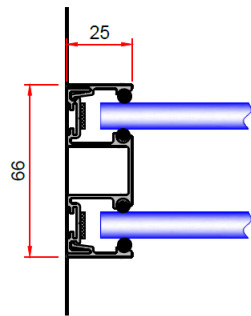

DG 25mm Head & Base

DG 35mm Head & Base

DG Deflection Head & Base

DG Doorset SG Leaf

SG Doorset Timber Leaf

DG Abutment

DG Abutment (option)

SG Clip-in / DG Headtrack

SG Clip-in / DG Headtrack 35mm

Profiles

Double Glazed Evolutions System Overview