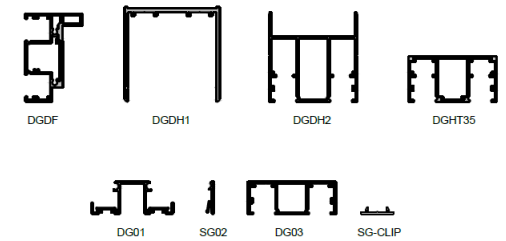

DG 25mm Head & Base

DG 35mm Head & Base

DG Deflection Head & Base

DG Doorset SG Leaf

SG Doorset Timber Leaf

DG Abutment

DG Abutment (option)

SG Clip-in / DG Headtrack

SG Clip-in / DG Headtrack 35mm

Profiles

Double Glazed Evolutions System Overview