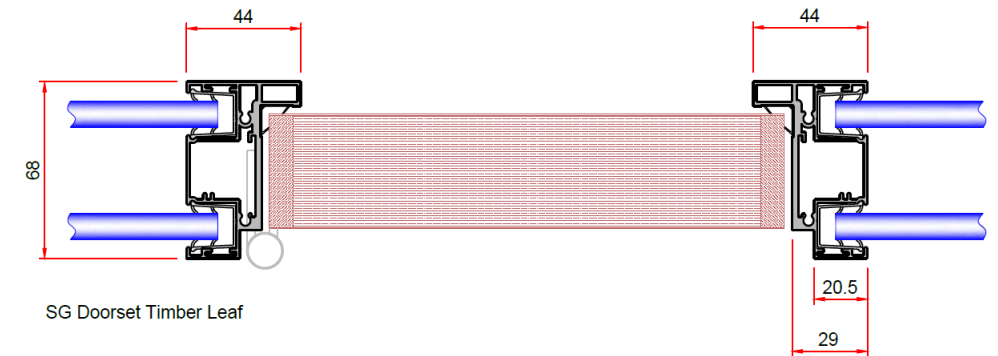

DG 25mm Head & Base

DG 35mm Head & Base

DG Deflection Head & Base

DG Doorset SG Leaf

SG Doorset Timber Leaf

DG Abutment

DG Abutment (option)

SG Clip-in / DG Headtrack

SG Clip-in / DG Headtrack 35mm

Profiles

Double Glazed Evolutions System Overview