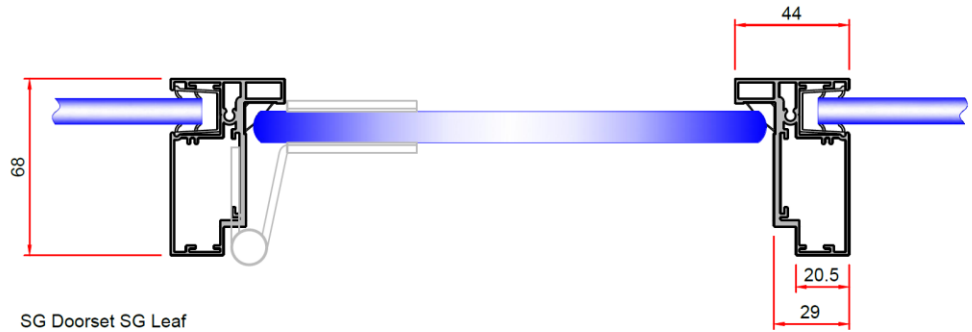

SG 25mm Head & Base

SG 35mm Head & Base

SG Deflection Head & Base

SG Doorset SG Leaf

SG Doorset Timber Leaf

SG Abutment

SG Abutment (option)

SG Clip-in / SG Headtrack

SG Clip-in / SG Headtrack (35mm)

Profiles

SG01

SG02

SG03

SG-CLIP

SGHT35

SGDh1