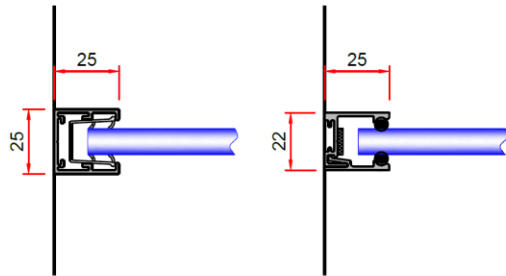

SG 25mm Head & Base

SG 35mm Head & Base

SG Deflection Head & Base

SG Doorset SG Leaf

SG Doorset Timber Leaf

SG Abutment

SG Abutment (option)

SG Clip-in / SG Headtrack

SG Clip-in / SG Headtrack (35mm)

Profiles

SG01

SG02

SG03

SG-CLIP

SGHT35

SGDh1