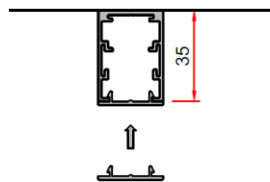

SG 25mm Head & Base

SG 35mm Head & Base

SG Deflection Head & Base

SG Doorset SG Leaf

SG Doorset Timber Leaf

SG Abutment

SG Abutment (option)

SG Clip-in / SG Headtrack

SG Clip-in / SG Headtrack (35mm)

Profiles

SG01

SG02

SG03

SG-CLIP

SGHT35

SGDh1